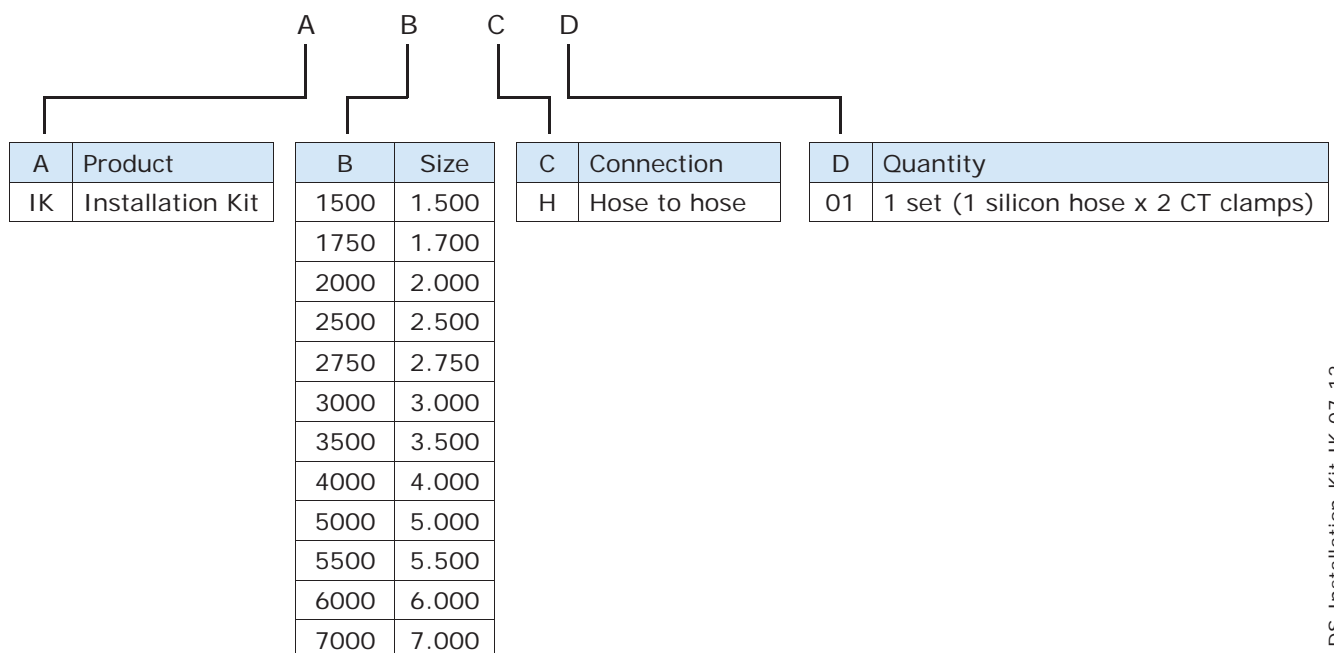

Installation Kit

Diesel Engine Air Intake Shutoff Valves

Key Features and Benefits

- 4 ply hoses handle pressure/vacuum spikes during emergency activation
- Kits contain all the components needed to complete your installation
- Valves and kits available together

Overview

Installation kits are available for all AMOT, Chalwyn and Roda Deaco Air Intake Shutoff valves. Each installation kit contains the hardware required to facilitate the installation of the valve into a diesel engine air intake line, saving you time and money. Hundreds of different installation kits are designed to meet specific engine model and application requirements and can range from hose with clamps to custom intake pipes, elbows, flanges, brackets, etc.

How to Order

Example: Model **IK** - **1500** - **H** - **01**

Installation Kit

Kit Includes

Kit Part No.	Content	Valve Size (in.)
IK-1500H-01	(1) Silicon Hose (1-1/2" x 2" L) (2) CT Clamps (2")	1.5
IK-1750H-01	(1) Silicon Hose (1-3/4" x 2" L) (2) CT Clamps (2")	1.8
IK-2000H-01	(1) Silicon Hose (2" x 2-1/2" L) (2) CT Clamps (2")	2.0
IK-2500H-01	(1) Silicon Hose (2-1/2" x 3" L) (2) CT Clamps (2")	2.5
IK-2750H-01	(1) Silicon Hose (2-3/4" x 3" L) (2) CT Clamps (3")	2.8
IK-3000H-01	(1) Silicon Hose (3" x 3" L) (2) CT Clamps (3")	3.0
IK-3500H-01	(1) Silicon Hose (3-1/2" x 3" L) (2) CT Clamps (3-1/2")	3.5
IK-4000H-01	(1) Silicon Hose (4" x 3-1/2" L) (2) CT Clamps (4")	4.0
IKS-4000H4000H-02	(1) Silicon Hose (4" x 3-1/2" L) (2) CT Clamps (4" x 6" L)	4.0 Cummins ISM/ISX
IK-5000H-01	(1) Silicon Hose (5" x 3" L) (2) CT Clamps (5")	5.0
IK-5500H-01	(1) Silicon Hose (5-1/2" x 3" L) (2) CT Clamps (5-1/2")	5.5
IK-6000H-01	(1) Silicon Hose (6" x 3" L) (2) CT Clamps (6")	6.0
IK-7000H-01	(1) Rubber Hose, Black (7" x 2.5" L) (2) CT Clamps (7")	7.0