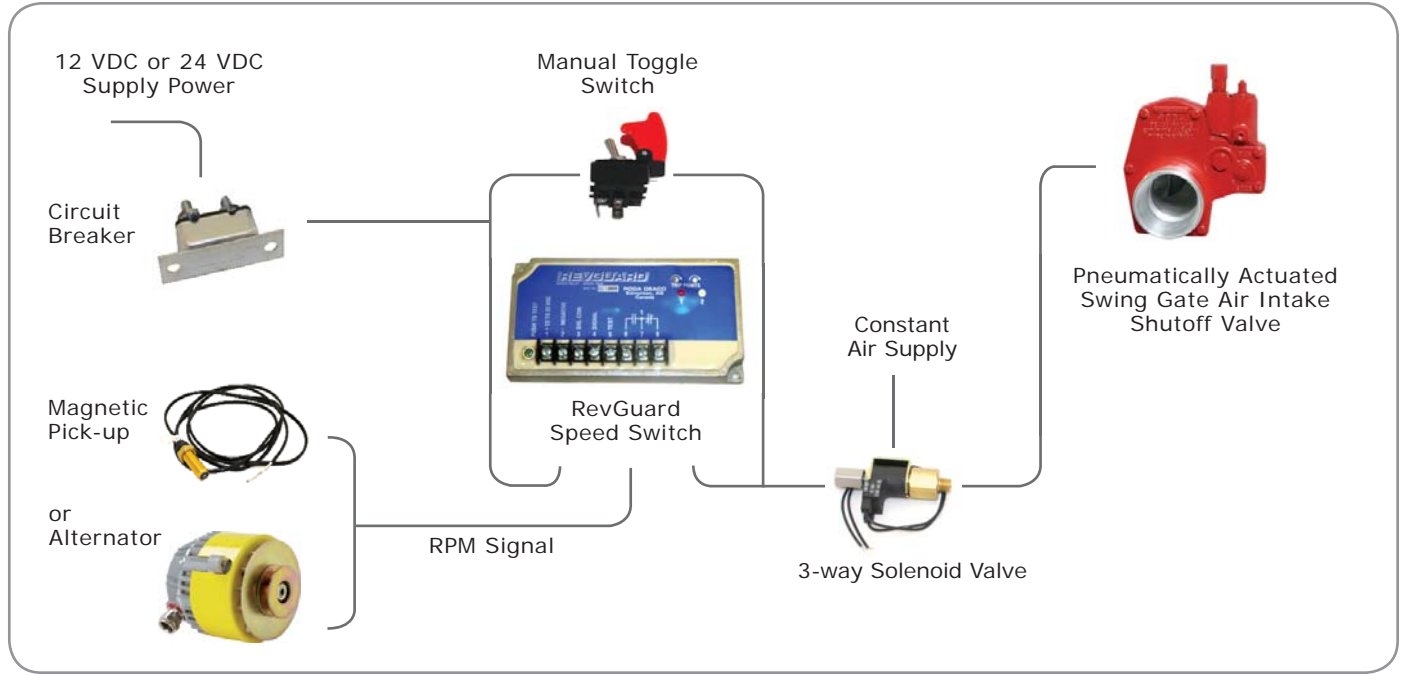

Activation Kit - Electric to Pneumatic

System Diagram

Example:

Automatic Electric to Pneumatic RPM Overspeed Detection Shutdown System with Manual Override

Americas

AMOT - USA
Tel +1 (281) 940 1800
Fax +1 (713) 559 9419
info@amotusa.com

Roda Deaco by AMOT - Canada
Tel +1 (780) 465 4429
Fax +1 (780) 469 6275
info@rodadeaco.com

Asia Pacific

AMOT - China
Tel +86 21 6279 7700
Fax +86 21 5237 8560
shanghai@amot.com

AMOT - Singapore
Tel +65 6408 6265
Fax +65 6293 3307
singapore@amot.com

Europe, Middle East and Africa

AMOT - England
Tel +44 (0) 1284 762222
Fax +44 (0) 1284 760256
info@amot.com

AMOT - Germany
Tel +49 (0) 40 8537 1298
Fax +49 (0) 40 8537 1331
germany@amot.com