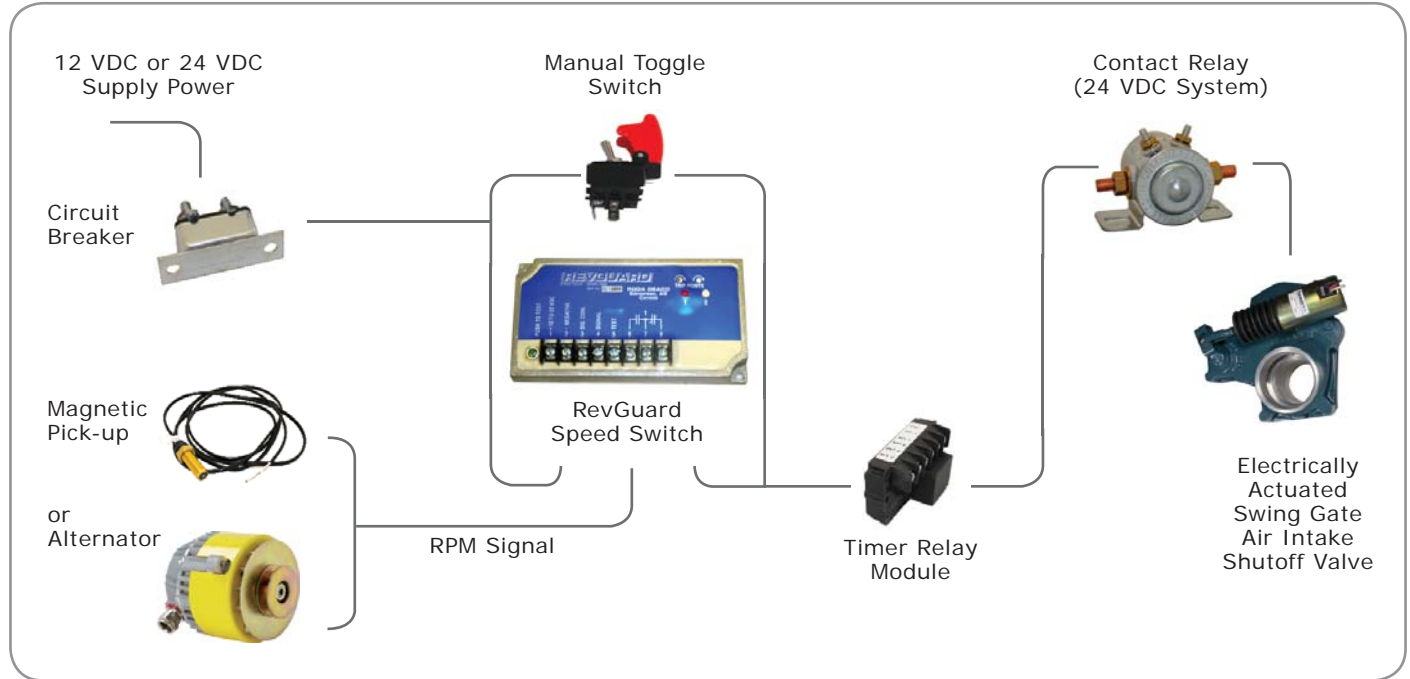

Activation Kit - Electric

System Diagram

Example:

24 V Automatic RPM Overspeed Detection Shutdown System with Manual Override

Americas

AMOT - USA
Tel +1 (281) 940 1800
Fax +1 (713) 559 9419
info@amotusa.com

Roda Deaco by AMOT - Canada
Tel +1 (780) 465 4429
Fax +1 (780) 469 6275
info@rodadeaco.com

Asia Pacific

AMOT - China
Tel +86 21 6279 7700
Fax +86 21 5237 8560
shanghai@amot.com

AMOT - Singapore
Tel +65 6408 6265
Fax +65 6293 3307
singapore@amot.com

Europe, Middle East and Africa

AMOT - England
Tel +44 (0) 1284 762222
Fax +44 (0) 1284 760256
info@amot.com

AMOT - Germany
Tel +49 (0) 40 8537 1298
Fax +49 (0) 40 8537 1331
germany@amot.com