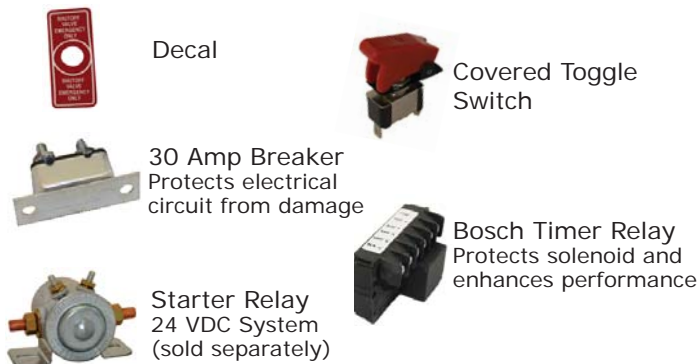

Activation Kit - Electric

Diesel Engine Air Intake Shutoff Valves

Key Features and Benefits

- Includes all components needed to activate your shutdown system
- Reduces installation cost and time
- Valves and kits available together

Overview

AMOT offers a wide variety of Electric and Electric to Pneumatic (Electric / Air) Activation Kits to convert non-automatic systems into automatic systems. Activation kits are available for all Air Intake Shutoff Valves. Each activation kit contains the hardware required to properly install and integrate the specified shutdown system into the diesel engine application. The kits are specific for each type of system and application.

Kit Includes:

Kit Part No.	Content
AK-E1-RM Electric Activation Kit 12V	- Decal - Covered Toggle Switch - 30 Amp Breaker - Bosch Timer Relay Module
AK-E2-RM Electric Activation Kit 24V	- Decal - Covered Toggle Switch - 30 Amp Breaker - Bosch Timer Relay Module - 1641-24V Starter Relay (sold separately)
AK-E1-XM	- Decal - Covered Toggle Switch - 30 Amp Breaker

Kit Components

For Fully Automatic Systems Add:

Part No.	Content
WK-4070-PS* Fully Automatic	Wiring Harness Kit - Includes Main Power, Signal and Ground Harnesses
1510-001	RevGuard (Speed Switch) - Monitors engine speed and triggers valve at programmable threshold point
4031-001 or 4031-001S **	Magnetic Pick-up Sensor - (3/4 NF x 2.3"L) or (3/4 NF x 1.8"L) Provides engine speed signal to RevGuard